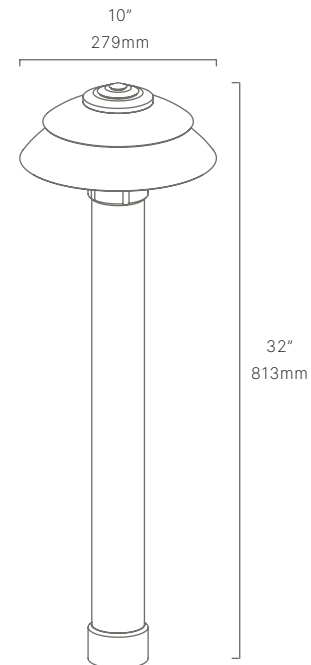

P. 760.931.2910

O. 2742 Loker Ave. W Carlsbad CA 92010

W. www.auroralight.com

MADE IN USA
WITH DOMESTIC & IMPORTED MATERIALS